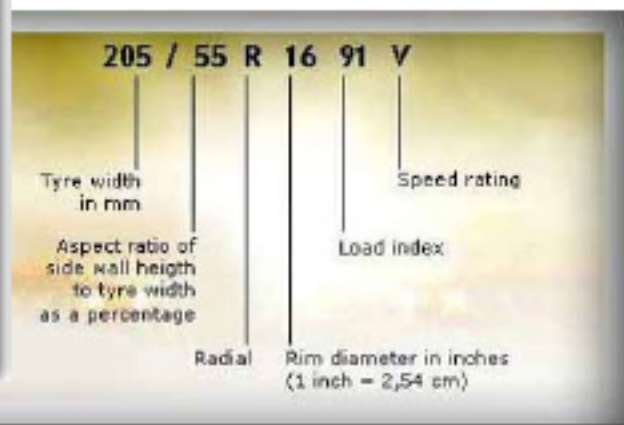

TYRE SPECS

Manufacturing Date

37 05

Week No. 37 Year 2005

This Tire has been made in Week 37
from year 2005

Dot Serial Number System